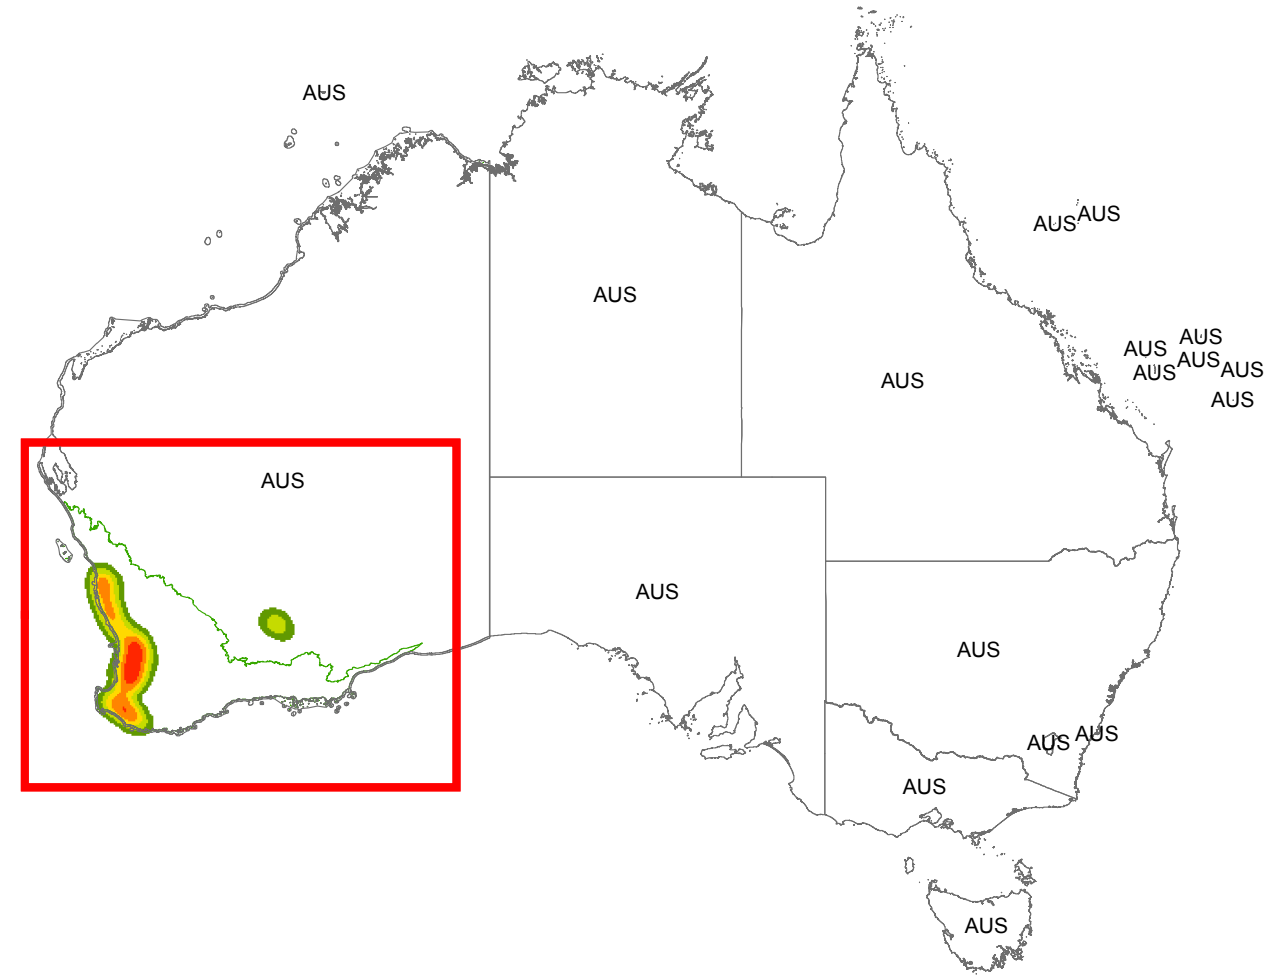

Important bee forage area in WA

Locations of important honey species in WA

- Marri WA Herberium
- Jarrah WA Herberium

□ SW WA boundary

□ 0 - 23

■ 24 - 78

■ 79 - 148

■ 149 - 221

■ 222 - 313

■ 314 - 424

0 105 210 420 630 840 Km

Data source: <https://naturemap.dpaw.wa.gov.au>
Cartography: Vidushi Patel