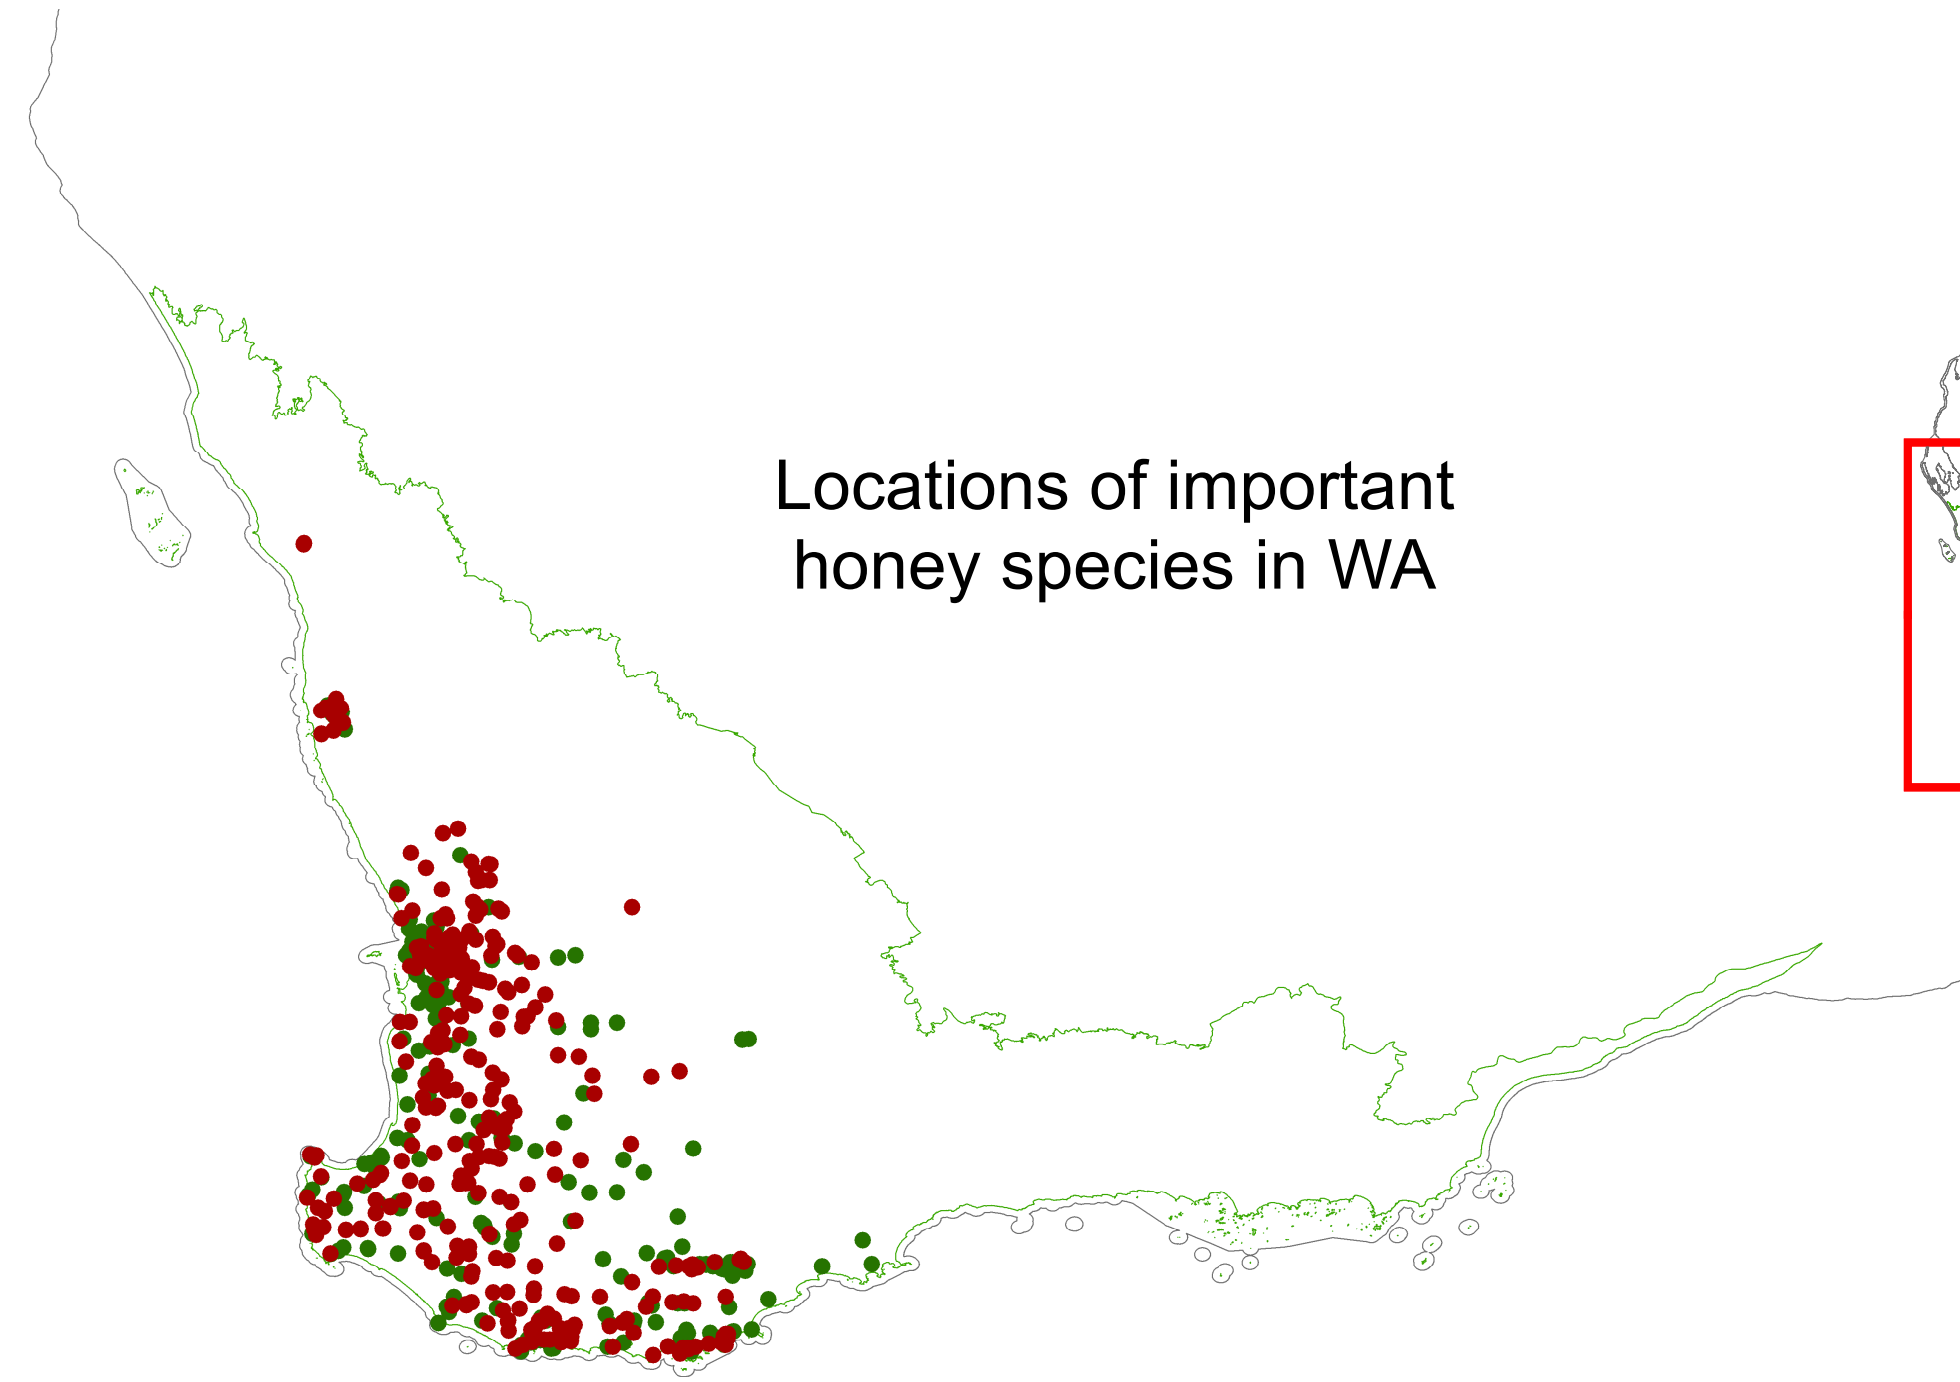

Important bee forage area in WA

Locations of important honey species in WA

- Marri WA Herberium
- Jarrah WA Herberium

□ SW WA boundary

□ 0 - 23

■ 24 - 78

■ 79 - 148

■ 149 - 221

■ 222 - 313

■ 314 - 424

0 105 210 420 630 840 Km

Data source: <https://naturemap.dpaw.wa.gov.au>
Cartography: Vidushi Patel