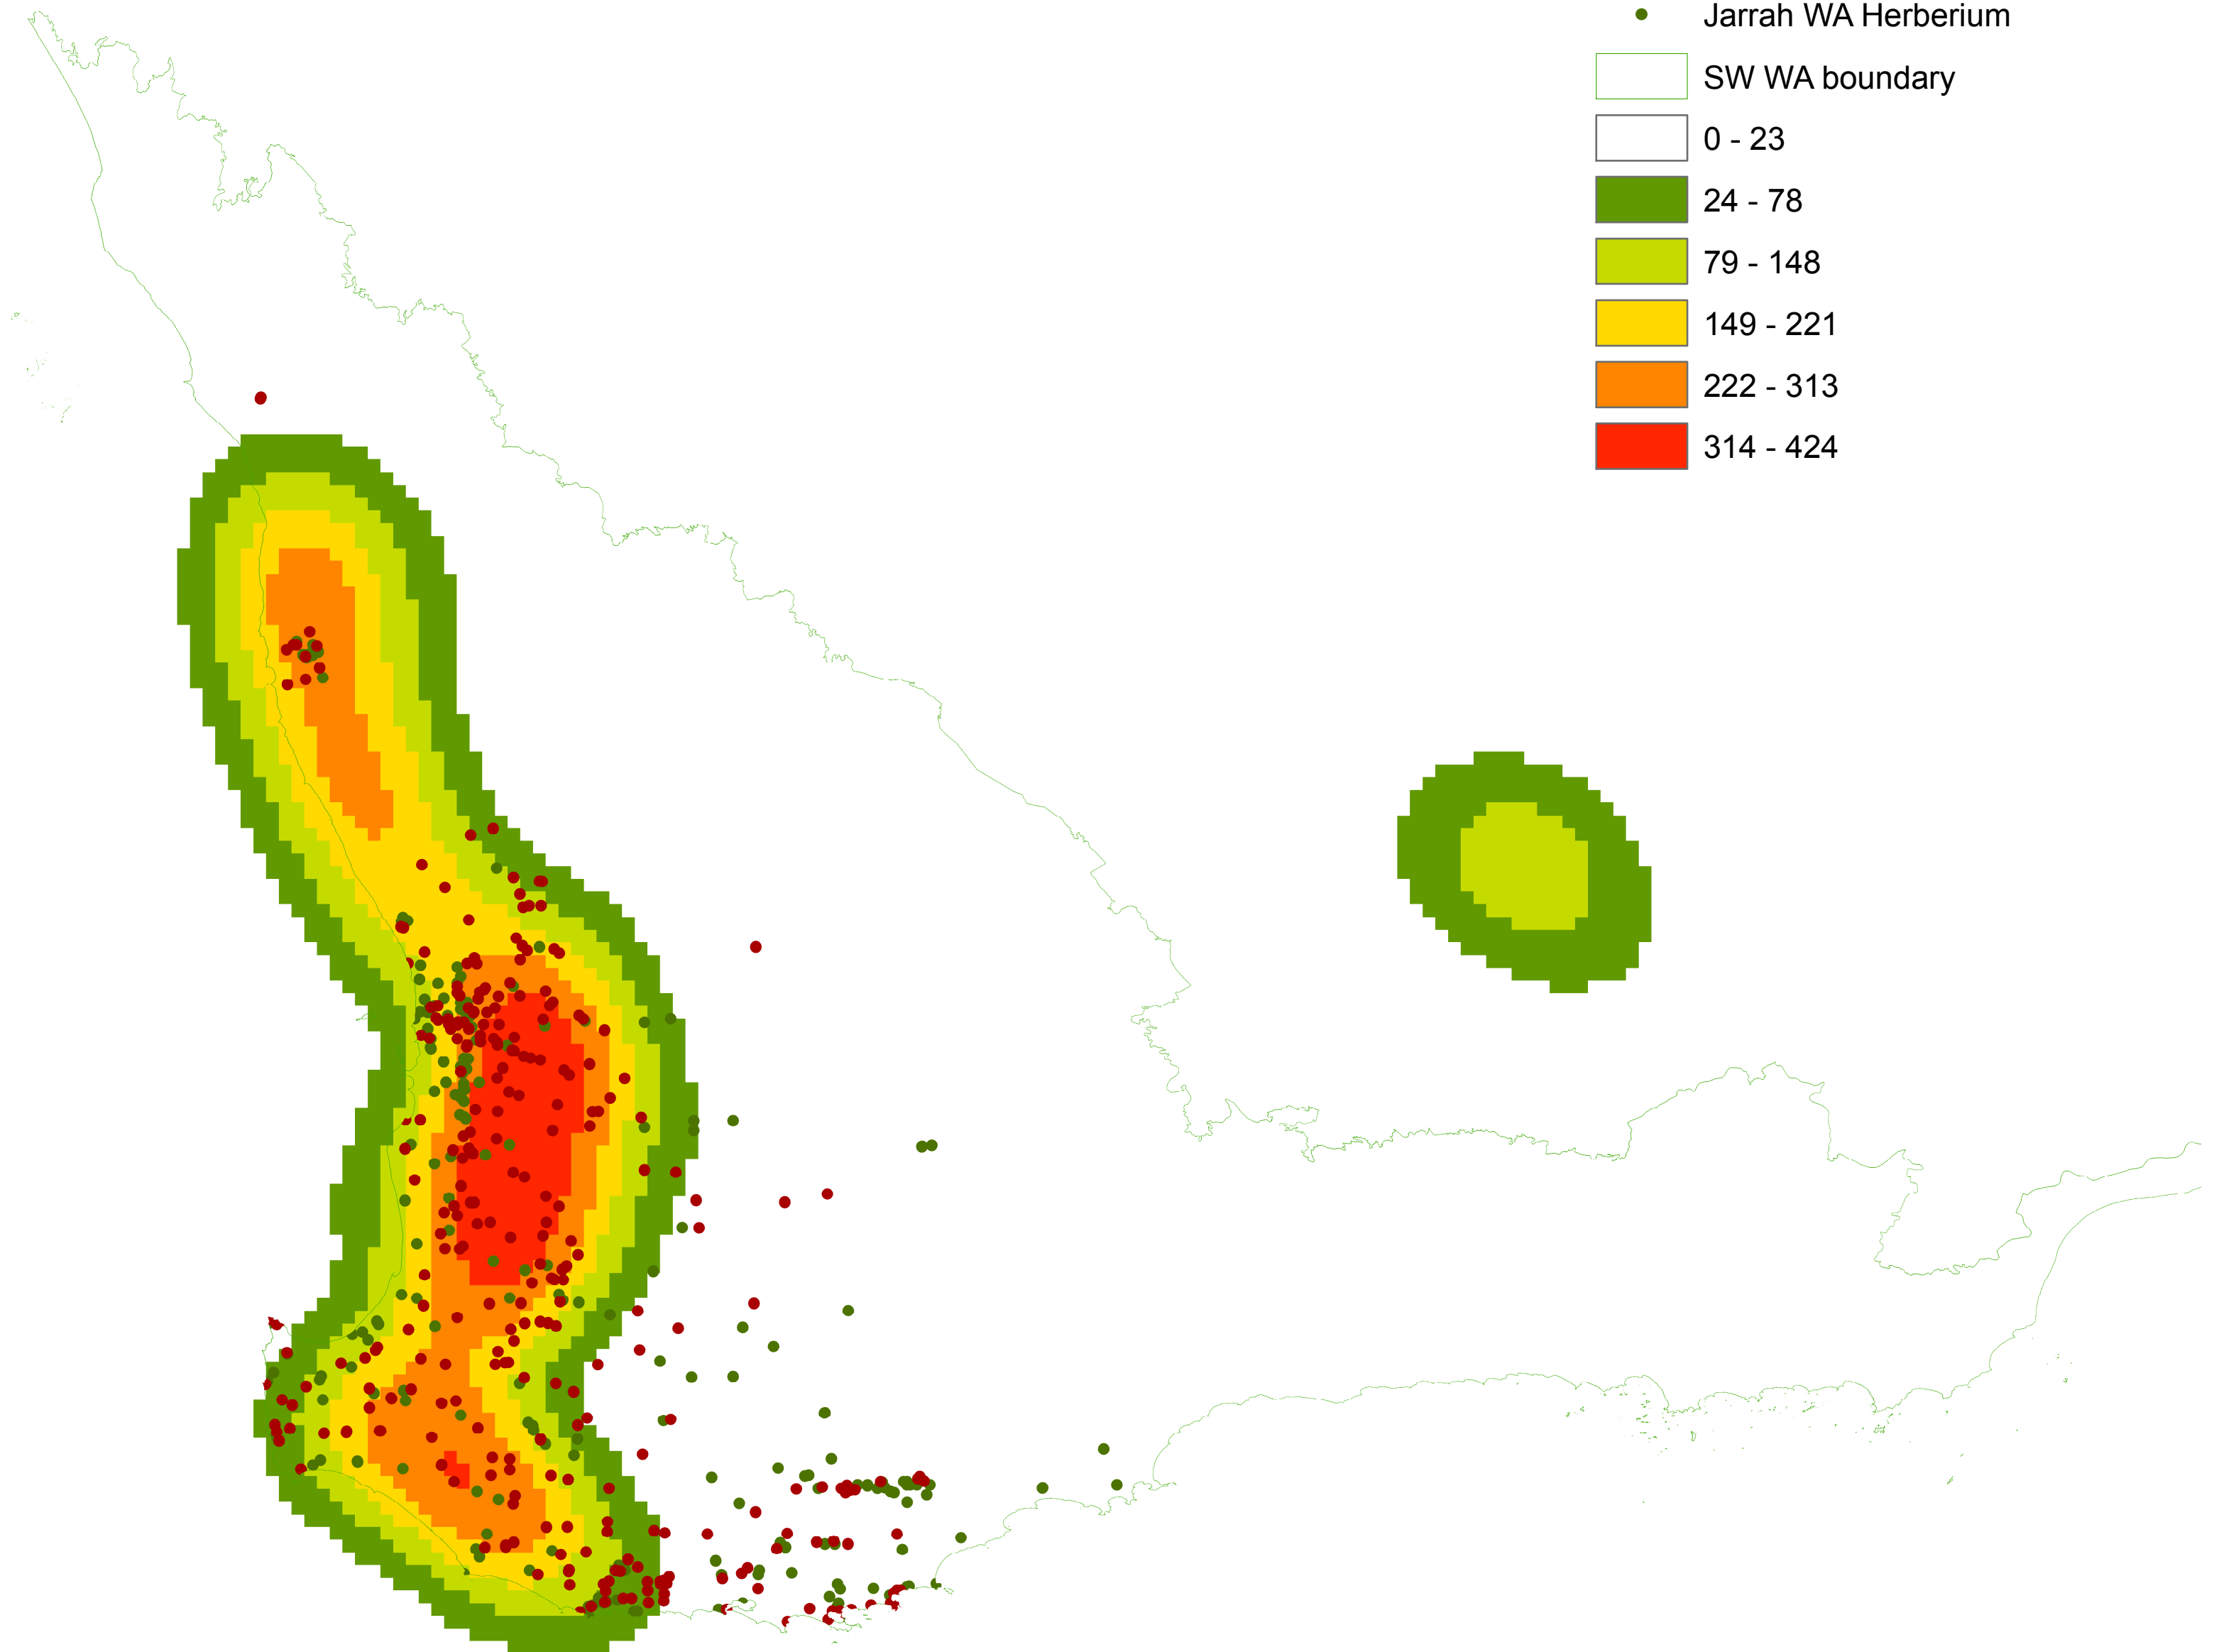

Important bee forage area in WA

Locations of important honey species in WA

- Marri WA Herberium
- Jarrah WA Herberium

□ SW WA boundary

□ 0 - 23

■ 24 - 78

■ 79 - 148

■ 149 - 221

■ 222 - 313

■ 314 - 424

0 105 210 420 630 840 Km

Data source: <https://naturemap.dpaw.wa.gov.au>
Cartography: Vidushi Patel